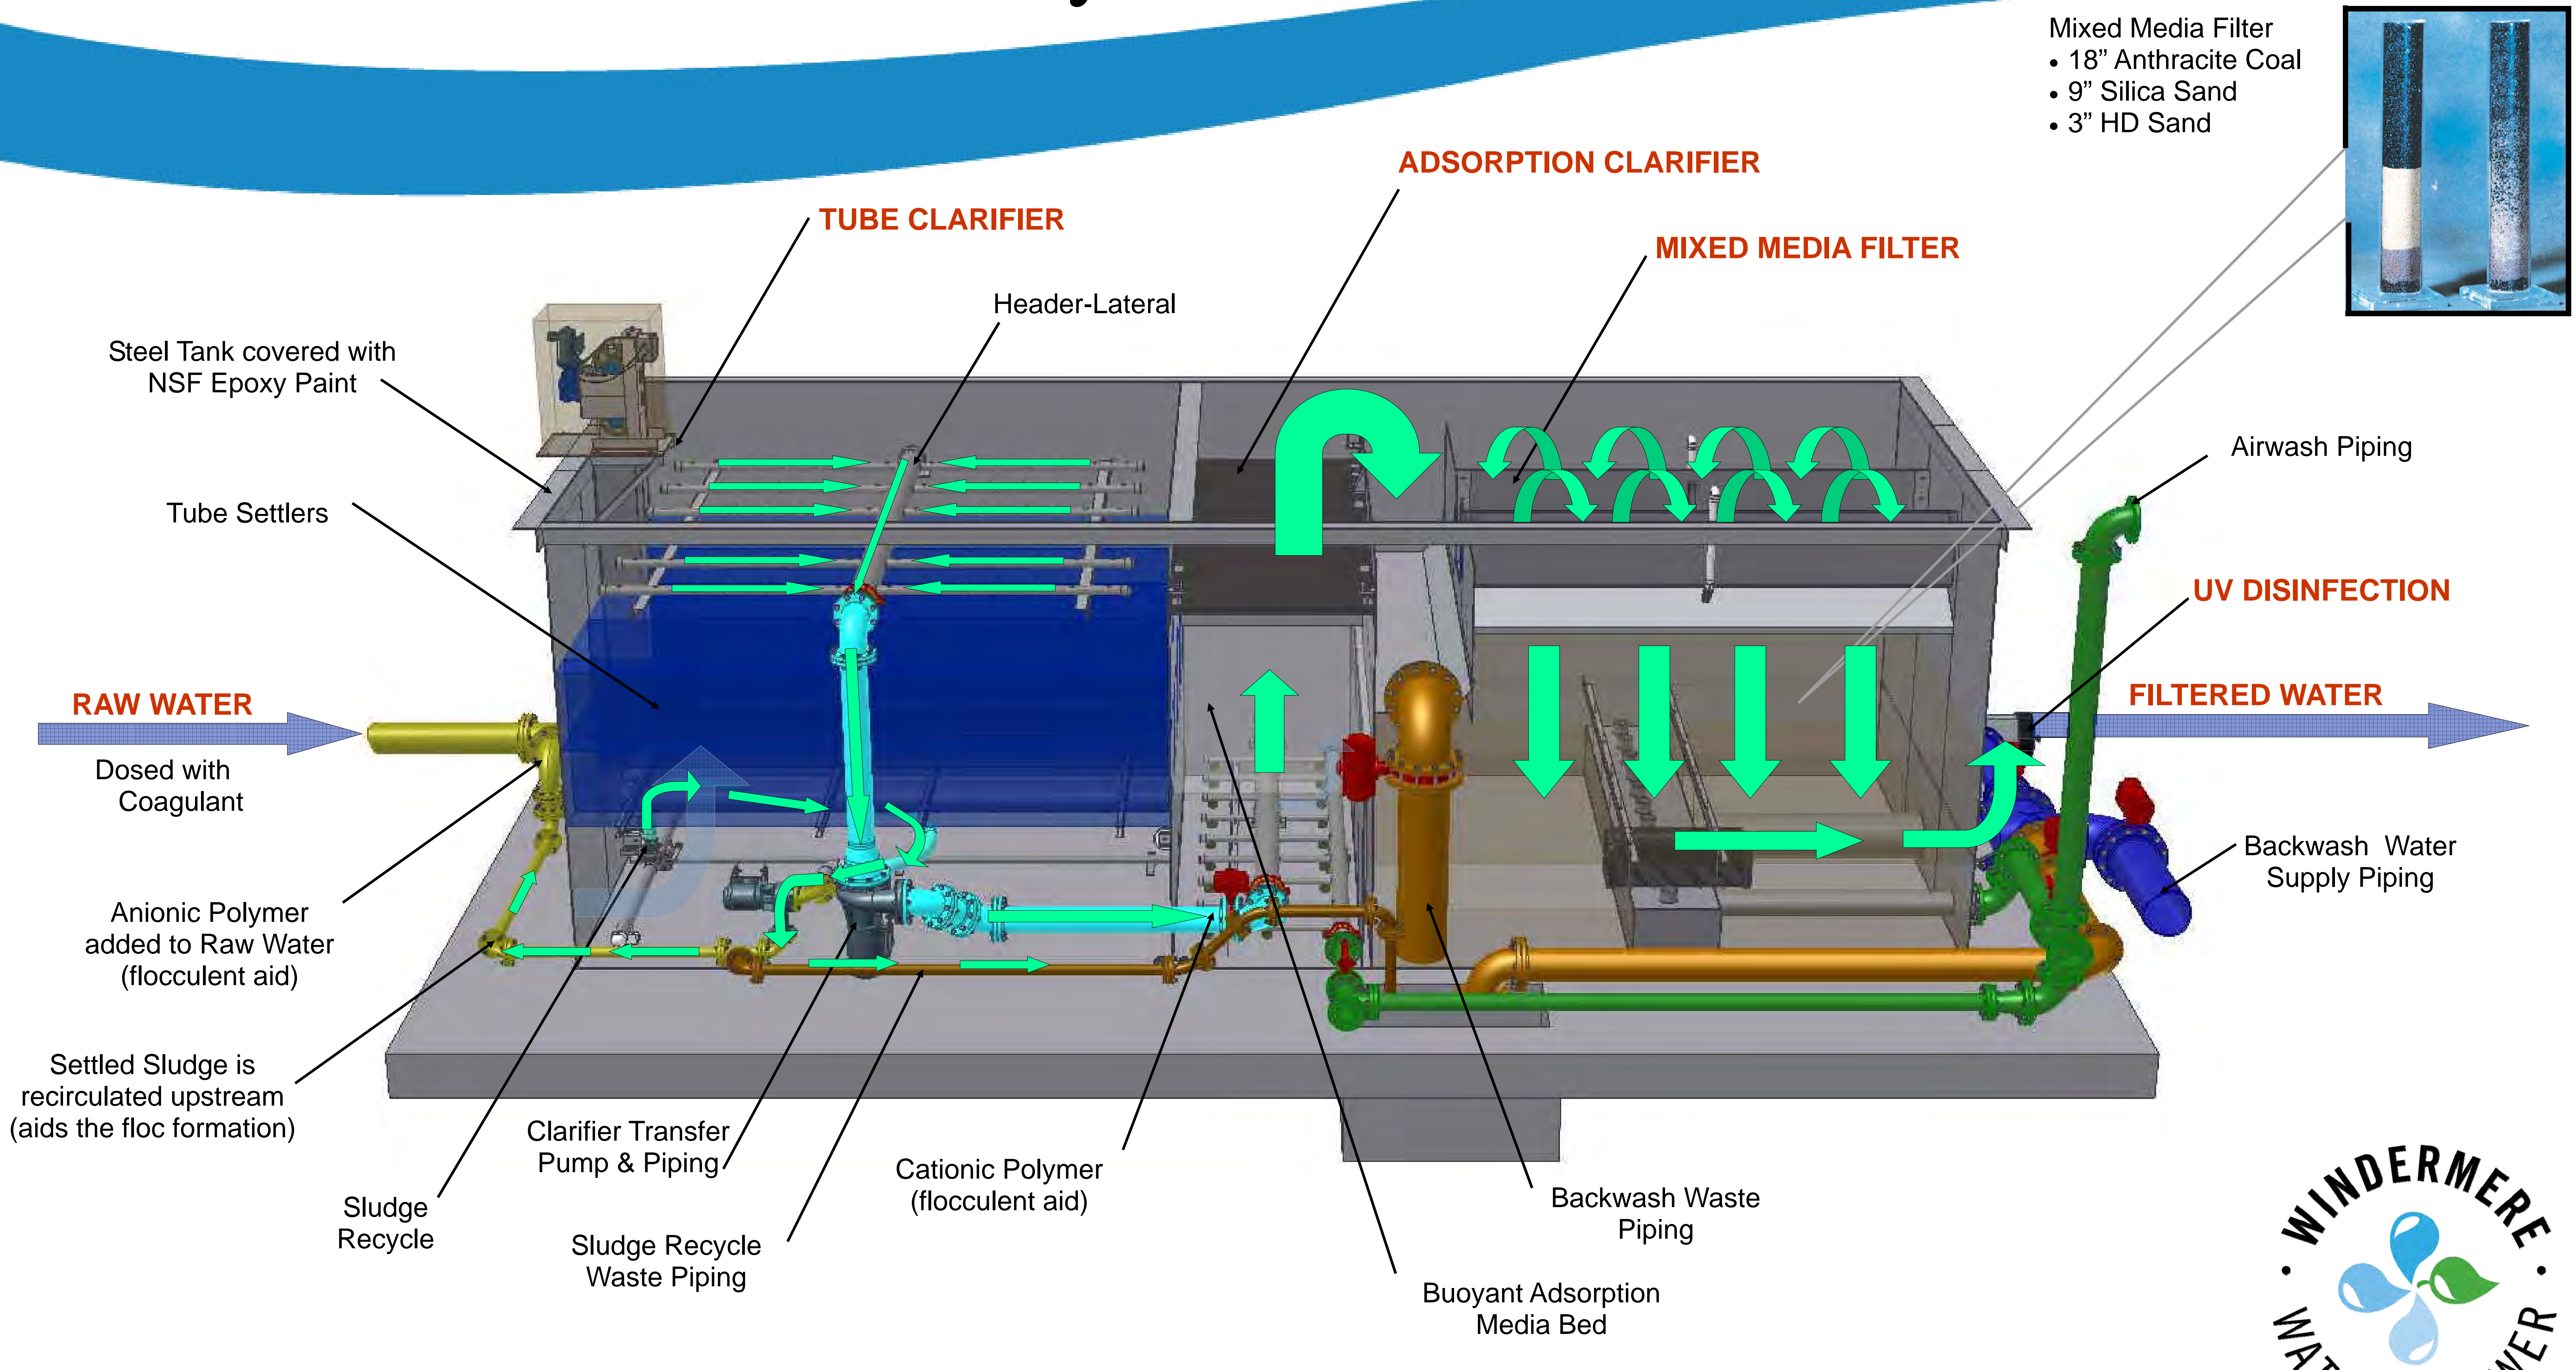

Trident HS-1400 Treatment System

Mixed Media Filter

- 18" Anthracite Coal
- 9" Silica Sand
- 3" HD Sand